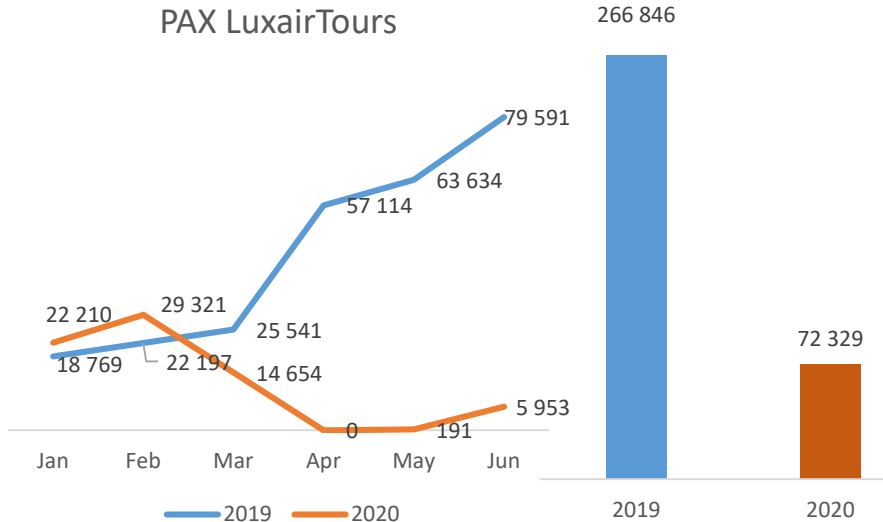

Press pack Luxair

Tripartite
July 14, 2020

First semester 2020 versus 2019

PAX Luxair Airlines

221.000 PAX versus 671.000 = **-67%**

PAX LuxairTours

72.000 PAX versus 267.000 = **-73%**

First semester 2020 versus 2019

Tons LuxairCARGO

Semester

426.000 tons versus 433.000 = **-2%**

Thank you