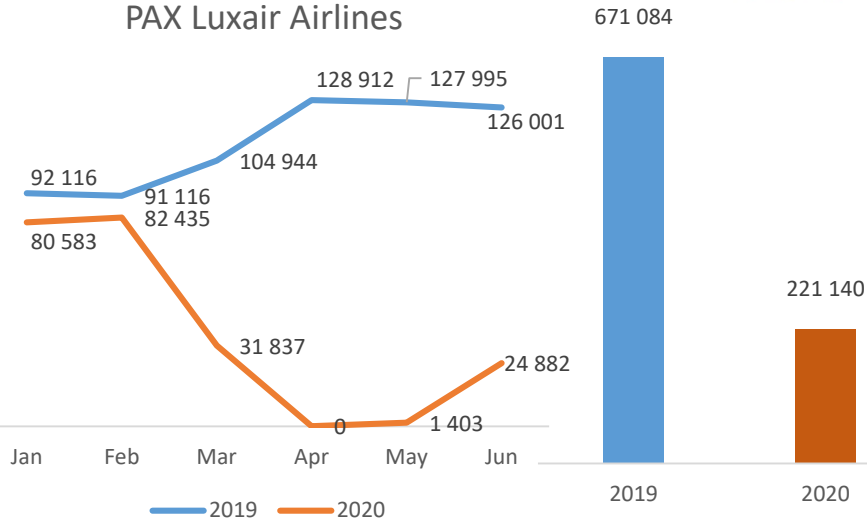

Press pack Luxair

Tripartite
July 14, 2020

First semester 2020 versus 2019

PAX Luxair Airlines

221.000 PAX versus 671.000 = **-67%**

PAX LuxairTours

72.000 PAX versus 267.000 = **-73%**

First semester 2020 versus 2019

Tons LuxairCARGO

Semester

426.000 tons versus 433.000 = **-2%**

Thank you