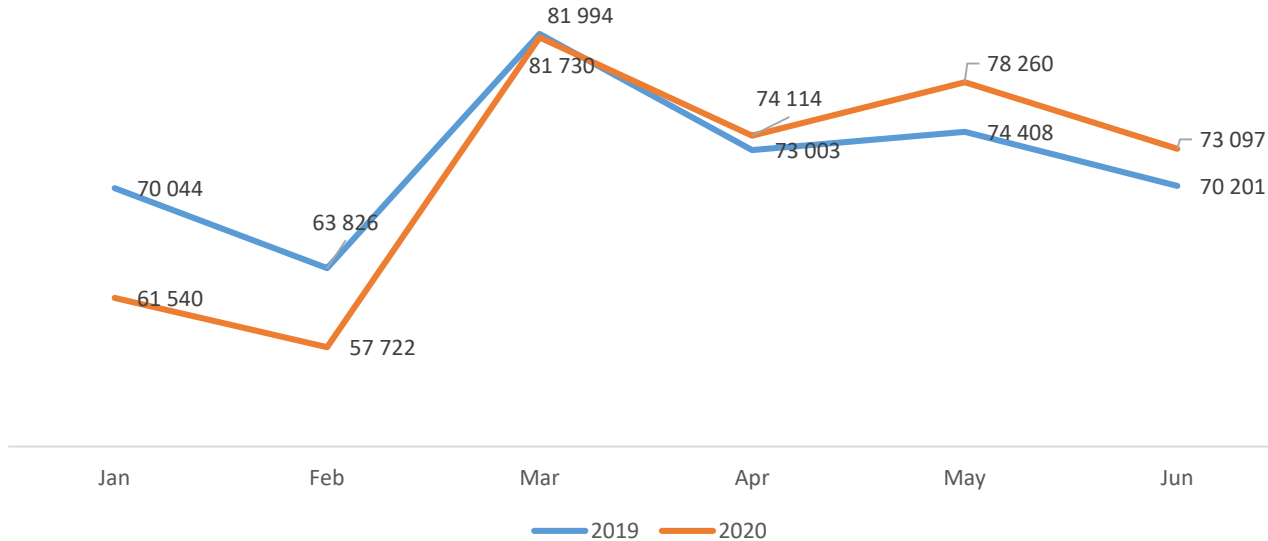

Press pack Luxair

Tripartite
July 14, 2020

First semester 2020 versus 2019

PAX Luxair Airlines

221.000 PAX versus 671.000 = **-67%**

PAX LuxairTours

72.000 PAX versus 267.000 = **-73%**

First semester 2020 versus 2019

Tons LuxairCARGO

Semester

426.000 tons versus 433.000 = **-2%**

Thank you