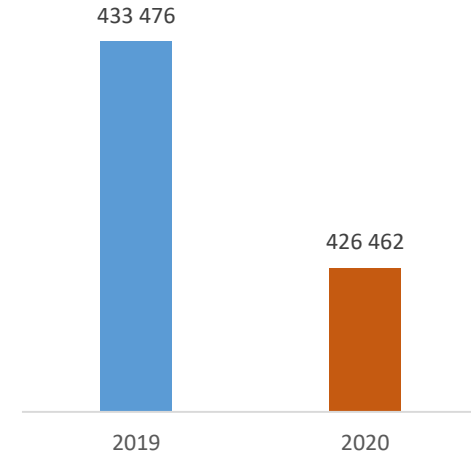

Press pack Luxair

Tripartite
July 14, 2020

First semester 2020 versus 2019

PAX Luxair Airlines

221.000 PAX versus 671.000 = **-67%**

PAX LuxairTours

72.000 PAX versus 267.000 = **-73%**

First semester 2020 versus 2019

Tons LuxairCARGO

Semester

426.000 tons versus 433.000 = **-2%**

Thank you