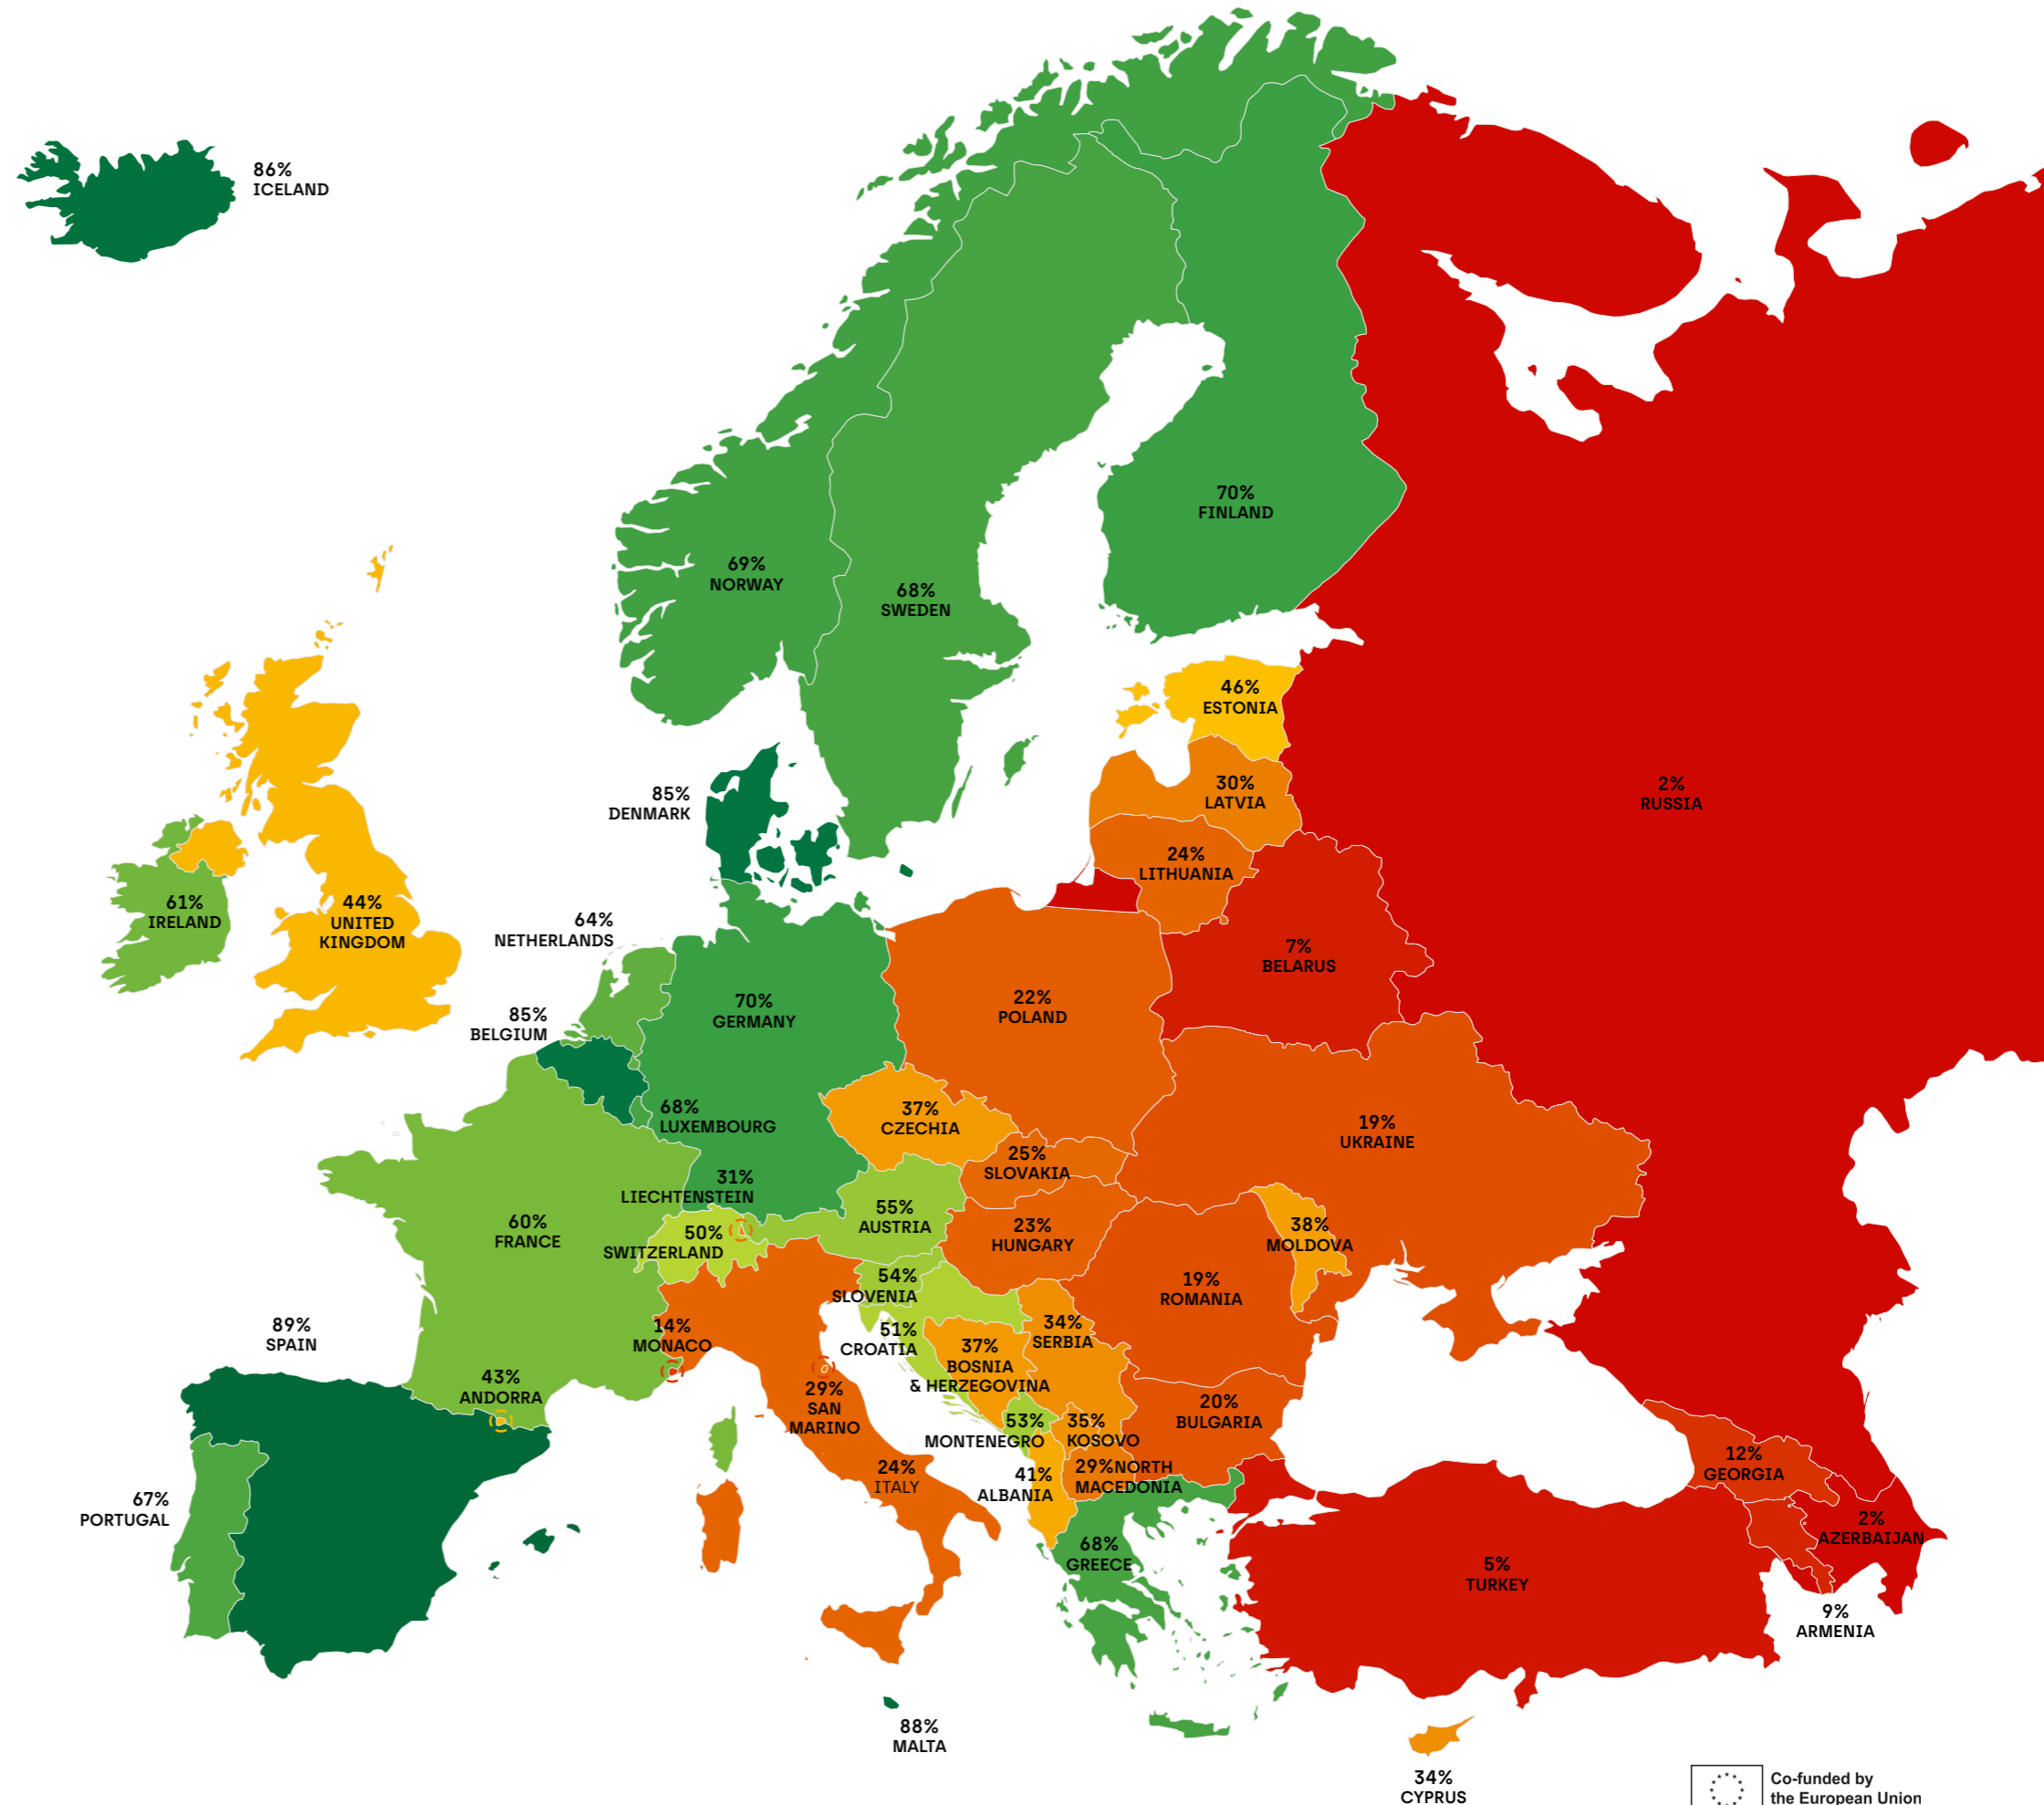

1. SPAIN 89%
2. MALTA 88%
3. ICELAND 86%
4. BELGIUM 85%
5. DENMARK 85%
6. FINLAND 70%
7. GERMANY 70%
8. NORWAY 69%
9. SWEDEN 68%
10. LUXEMBOURG 68%
11. GREECE 68%
12. PORTUGAL 67%
13. NETHERLANDS 64%
14. IRELAND 61%
15. FRANCE 60%
16. AUSTRIA 55%
17. SLOVENIA 54%
18. MONTENEGRO 53%
19. CROATIA 51%
20. SWITZERLAND 50%
21. ESTONIA 46%
22. UNITED KINGDOM 44%
23. ANDORRA 43%
24. ALBANIA 41%
25. MOLDOVA 38%
26. CZECHIA 37%
27. BOSNIA & HERZEGOVINA 37%
28. KOSOVO\* 35%
29. SERBIA 34%
30. CYPRUS 34%
31. LIECHTENSTEIN 31%
32. LATVIA 30%
33. NORTH MACEDONIA 29%
34. SAN MARINO 29%
35. SLOVAKIA 25%
36. ITALY 24%
37. LITHUANIA 24%
38. HUNGARY 23%
39. POLAND 22%
40. BULGARIA 20%
41. UKRAINE 19%
42. ROMANIA 19%
43. MONACO 14%
44. GEORGIA 12%
45. ARMENIA 9%
46. BELARUS 7%
47. TURKEY 5%
48. AZERBAIJAN 2%
49. RUSSIA 2%

MAKE YOUR MARK ON THE RAINBOW MAP